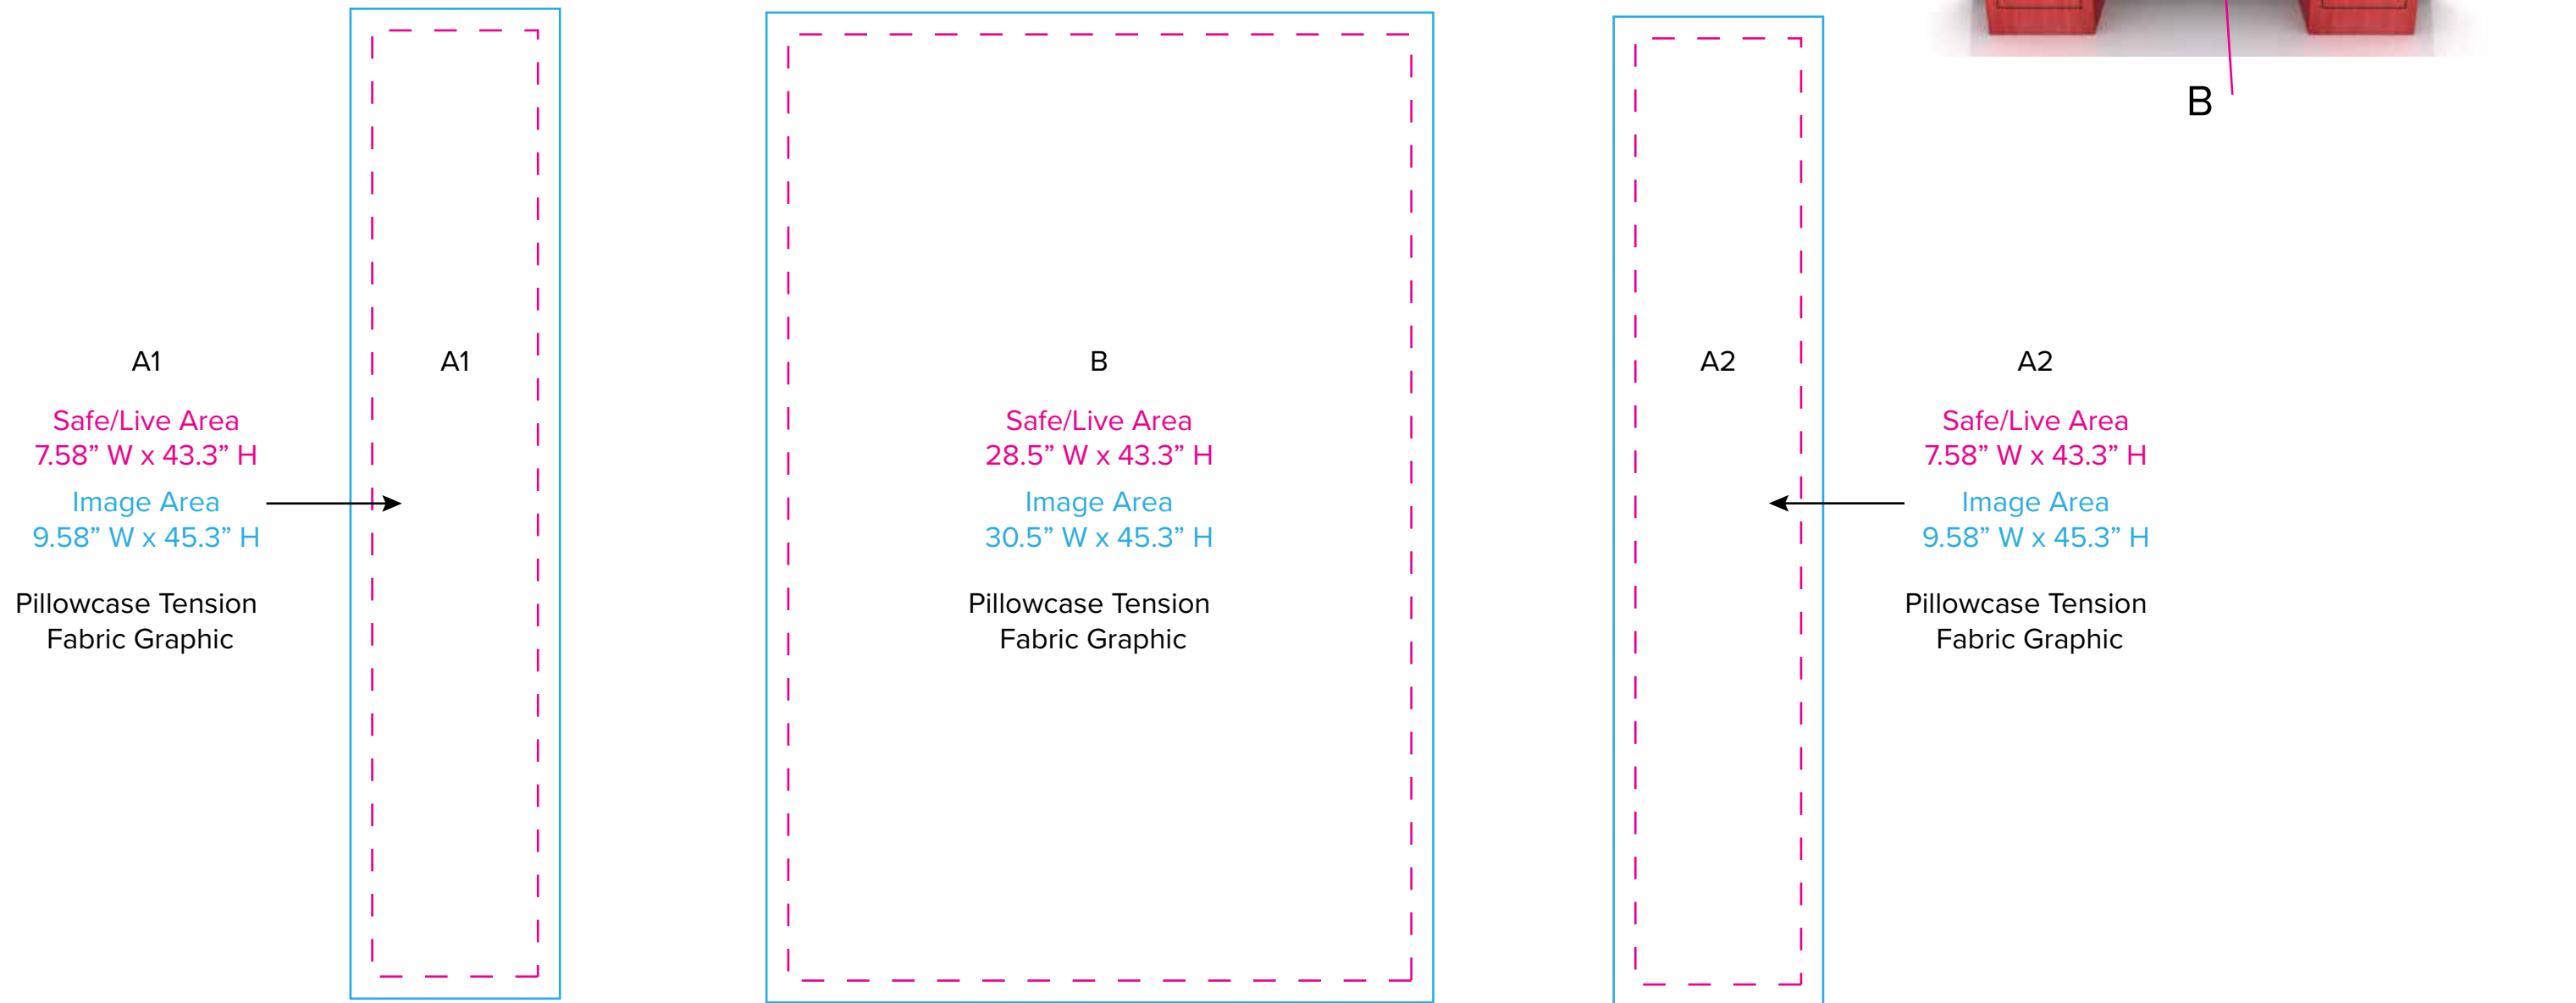

Graphic Template
Counter
Pillowcase Tension Fabric Graphics

NOTE: All Raster Art (jpg, tiff,psd, png, etc.) must be at least 100 dpi at print size.
Standard kits are often customized. Please check with Customer Service to ensure that this template matches your specific job.